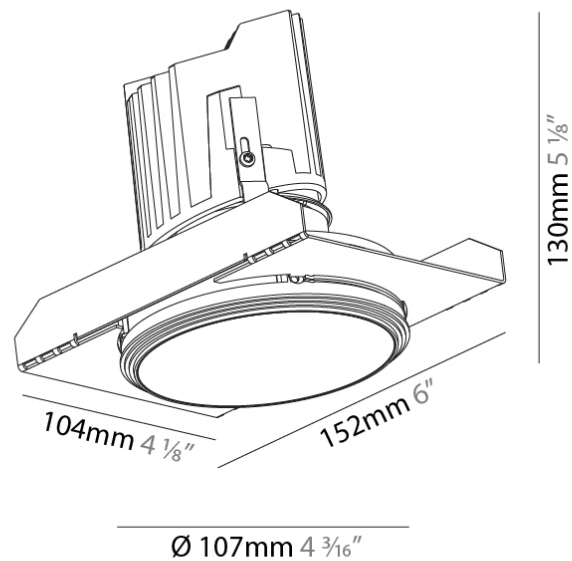

PHYSICAL

Shape: Round
Diameter (mm): 107
Diameter (in): 4 3/16
Height (mm): 130
Height (in): 5 1/8
Ceiling Thickness (mm): 10 / 12.5 / 15 / 25
Ceiling Thickness (in): 3/8 or 1/2 or 9/16 or 1
Min. Recessing Depth (mm): 150
Min. Recessing Depth (in): 5 7/8
Light Distribution: Downlight
Weight (kg): 0.646
Weight (lbs): 1.42
Fixture Finish: SSR / BKV / CWI / CRY / HAB / UFT / ITA / RUA / FTG / MYG / LOD / PUS / FRO / FUP / KIA / POP / BLS / SPG / MEY / GOH / GUM / CHC / COM / ABZ / JAG / OBR / MOS / ROR
Fixture Material: Aluminum Die Cast
Cut-out Measurements: Ø 111mm / 4 3/8"
Upon Request: Unique Ceiling Thickness

ELECTRICAL

Lamp Type: LED (Zhaga Standard)
Input Wattage (W): 13
Total Output Wattage (W): 11.8
Dimming: Tri-Mode (Non-Dimming and Phase Dimming (120Vac only) and 0-10V Dimming)
Driver Included: No
Driver Location: Recessed Housing
Driver Type: Constant Current - Universal
Driver Class: Class 2
Housing: See components
Input Voltage (V): 120 - 277
Constant Current (MA): 350

LED

Number of LEDs: 1
Color Temperature (°K): 2700 / 3000 / 3500 / 4000
Max. Delivered Lumen (lm): 876 / 909 / 955 / 974
Nominal Lumen (lm): 1304 / 1352 / 1421 / 1450
CRI: >90 CRI
Efficiency (%): 87.9 / 88.4 / 87.9
Lamp Life (hrs): 50000
Upon Request: RGB-W Tunable White Special Color Temperature Special LED

OPTICAL

Reflector°: 18 / 42 / 60
Optic°: Lens Pack - No Lens / Linear Spread Lens / Honeycomb / Spread Lens
Upon Request: Special Beam Angles

RATINGS AND CERTIFICATIONS